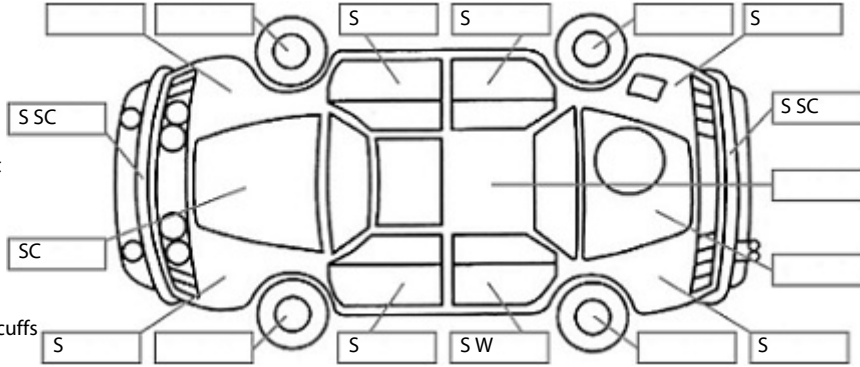

Key:

- S = scratch
- D = dent
- R = rust
- PT = paint defect
- C = crack
- P = pin dent
- * = decals
- SC = stone chips
- W = significant scuffs

Body Inspection Comments

Note: some defects & blemishes may not be displayed in the diagram

Engine Timing Mechanism: Unknown
Evidence of Cam Belt Replacement: Not Applicable Kms:

	Pass	Fail	N/A
Engine			
Oil level	✓		
Smoke & fumes	✓		
Performance	✓		
Noise	✓		
Cooling System			
Coolant condition	✓		
Performance	✓		
Radiator / Hoses (visual)	✓		
Transmission			
Operation	✓		
Noise	✓		
Clutch			✓
CV joints	✓		
Wheel bearings	✓		
Brakes			
Performance	✓		
Hand Brake	✓		
Tyres (lowest observed tread depth of tyres)			
Left front	3.0	mm	
Right front	3.0	mm	
Left rear	5.0	mm	
Right rear	5.0	mm	
Spare	Yes		
Suspension			
Suspension performance	✓		
Steering performance	✓		
Shock absorbers	✓		
Air Conditioning / Heater			
Operation	✓		
Electrical / Accessories			
Head lights	✓		
Tail lights	✓		
Indicators	✓		
Dashboard warning lights	✓		
Wipers (front & rear)	✓		
Window winder FL	✓		
Window winder FR	✓		
Window winder RL	✓		
Window winder RR	✓		
Rear view mirrors	✓		
Radio (basic test only)	✓		
CD (basic test only)			✓
Number of keys	2		
Central locking	✓		
Remote locking	✓		
Sat. Nav. (basic test only)			✓
Reversing camera			✓