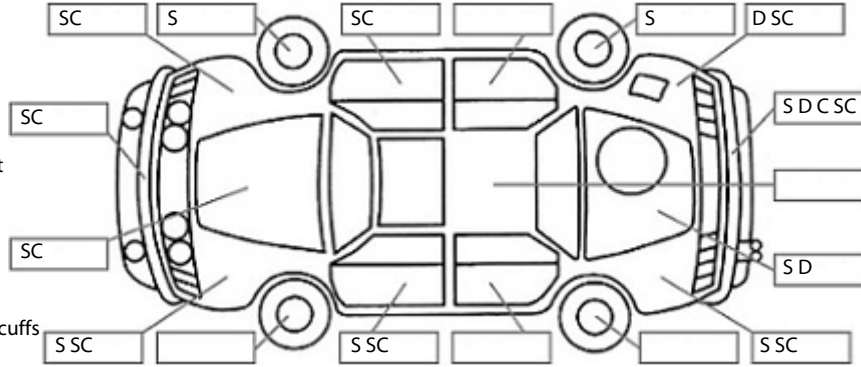

Make: Mini	Model: Cooper S	Body Style: Hatchback
Year: 2007	Registration: HGZ571	Reg Expiry: 29 May 2025
WoF Expiry: 18 Nov 2025	Odometer: 118,332 Kms	Good No: 26475331
VIN: WMWWMF72030TV01160	Next Service: 12800	Service History: No

Key:

- S = scratch
- D = dent
- R = rust
- PT = paint defect
- C = crack
- P = pin dent
- * = decals
- SC = stone chips
- W = significant scuffs

Body Inspection Comments

Note: some defects & blemishes may not be displayed in the diagram