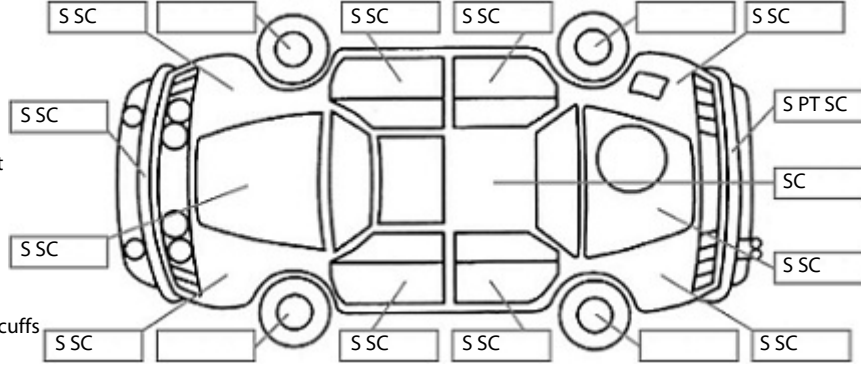

Make: Mitsubishi	Model: Delica	Body Style: Wagon
Year: 2008	Registration: NAU195	Reg Expiry: 06 Feb 2025
WoF Expiry: 23 Aug 2025	Odometer: 115,540 Kms	Good No: 26475267
VIN: 7AT0CJ0PX19202477	Next Service:	Service History: No

Key:

- S = scratch
- D = dent
- R = rust
- PT = paint defect
- C = crack
- P = pin dent
- * = decals
- SC = stone chips
- W = significant scuffs

Body Inspection Comments

Note: some defects & blemishes may not be displayed in the diagram