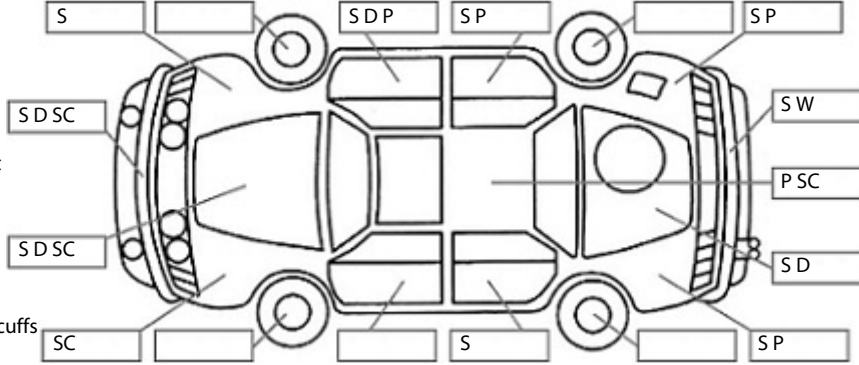

Key:

- S = scratch
- D = dent
- R = rust
- PT = paint defect
- C = crack
- P = pin dent
- * = decals
- SC = stone chips
- W = significant scuffs

Body Inspection Comments

Note: some defects & blemishes may not be displayed in the diagram

Engine Timing Mechanism: Timing Chain
Evidence of Cam Belt Replacement: Not Applicable Kms:

	Pass	Fail	N/A
Engine			
Oil level	✓		
Smoke & fumes	✓		
Performance	✓		
Noise	✓		
Cooling System			
Coolant condition	✓		
Performance	✓		
Radiator / Hoses (visual)	✓		
Transmission			
Operation	✓		
Noise	✓		
Clutch			✓
CV joints	✓		
Wheel bearings	✓		
Brakes			
Performance	✓		
Hand Brake	✓		
Tyres (lowest observed tread depth of tyres)			
Left front	4.0	mm	
Right front	4.0	mm	
Left rear	4.0	mm	
Right rear	4.0	mm	
Spare	Yes		
Suspension			
Suspension performance	✓		
Steering performance	✓		
Shock absorbers	✓		
Air Conditioning / Heater			
Operation	✓		
Electrical / Accessories			
Head lights	✓		
Tail lights	✓		
Indicators	✓		
Dashboard warning lights	✓		
Wipers (front & rear)	✓		
Window winder FL	✓		
Window winder FR	✓		
Window winder RL	✓		
Window winder RR	✓		
Rear view mirrors	✓		
Radio (basic test only)	✓		
CD (basic test only)			✓
Number of keys	2		
Central locking	✓		
Remote locking	✓		
Sat. Nav. (basic test only)			✓
Reversing camera	✓		