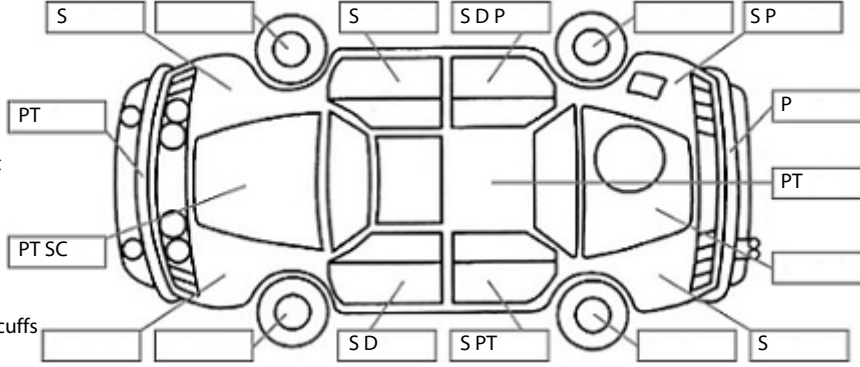

**Key:**

- S = scratch
- D = dent
- R = rust
- PT = paint defect
- C = crack
- P = pin dent
- \* = decals
- SC = stone chips
- W = significant scuffs

Body Inspection Comments

Note: some defects & blemishes may not be displayed in the diagram

Stone chips in front windscreen  
All tyres starting to wear on inner edges

Conditions During Body Inspection: Dry

Under Carriage & Under Bonnet Inspection Comments

Interior Comments

Seats	Large rip on drivers seat
Carpets	Good
Panels	Good
Dashboard	Good