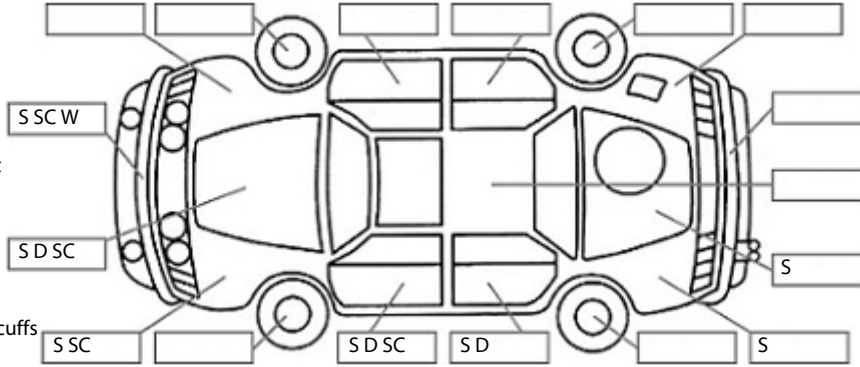

Make: Mazda	Model: Bt-50	Body Style: Utility
Year: 2017	Registration: NWD330	Reg Expiry: 20 Dec 2024
WoF Expiry: 11 Jul 2025	Odometer: 204,167 Kms	Good No: 26474898
VIN: MM0UR0YG100710359	Next Service: 214000	Service History: No

Key:

- S = scratch
- D = dent
- R = rust
- PT = paint defect
- C = crack
- P = pin dent
- * = decals
- SC = stone chips
- W = significant scuffs

Body Inspection Comments

Note: some defects & blemishes may not be displayed in the diagram

Conditions During Body Inspection: Dry

Under Carriage & Under Bonnet Inspection Comments

Vehicle has belly pans. Runs on diesel fuel.

Interior Comments

Seats	marks, drivers has hole
Carpets	Average
Panels	scratches scuffs marks
Dashboard	scratches