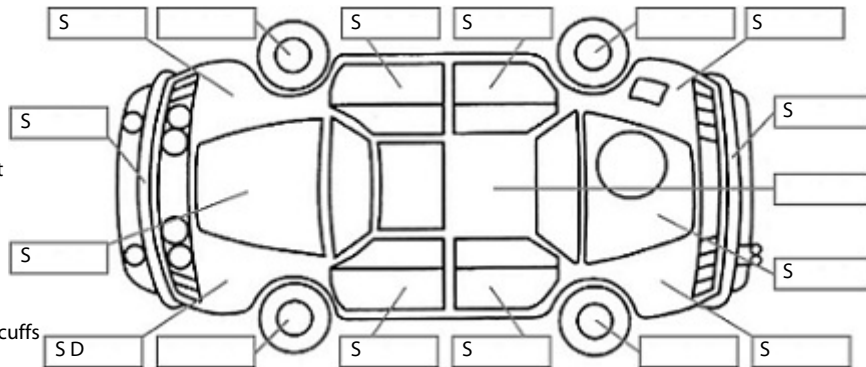

Key:

- S = scratch
- D = dent
- R = rust
- PT = paint defect
- C = crack
- P = pin dent
- * = decals
- SC = stone chips
- W = significant scuffs

Body Inspection Comments

Note: some defects & blemishes may not be displayed in the diagram

Stone chips in windscreen.

Conditions During Body Inspection: Wet

Under Carriage & Under Bonnet Inspection Comments

Both front tyres down to wear indicators
Left rear tyre completely worn/perished.

Interior Comments

Seats	Good
Carpets	Average
Panels	Good
Dashboard	Good

General Comments

Vehicle drove well.
Check Tyre pressure monitoring system message on dash.

Road Conditions During Test Drive: Wet

Engine Timing Mechanism: Timing Chain
Evidence of Cam Belt Replacement: Not Applicable Kms: