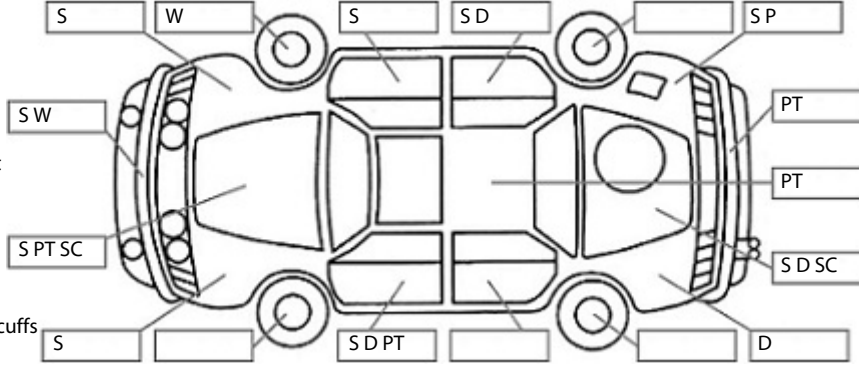

Key:

- S = scratch
- D = dent
- R = rust
- PT = paint defect
- C = crack
- P = pin dent
- * = decals
- SC = stone chips
- W = significant scuffs

Note: some defects & blemishes may not be displayed in the diagram