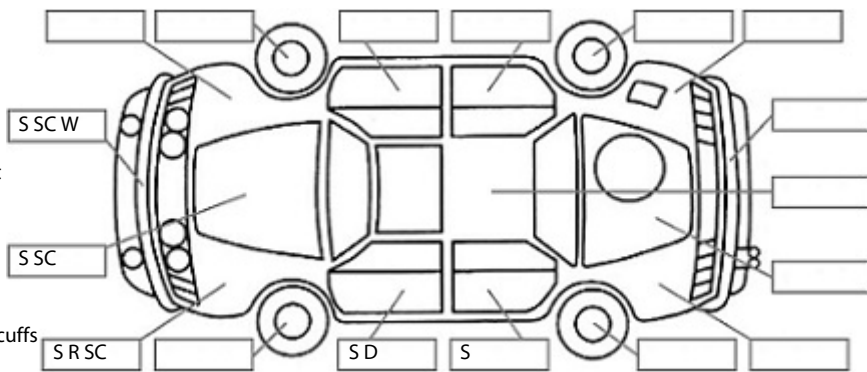

Key:

- S = scratch
- D = dent
- R = rust
- PT = paint defect
- C = crack
- P = pin dent
- * = decals
- SC = stone chips
- W = significant scuffs

Body Inspection Comments

Note: some defects & blemishes may not be displayed in the diagram

Rear bumper damage and poor fit

Conditions During Body Inspection: Dry

Under Carriage & Under Bonnet Inspection Comments

Runs on 91 octane fuel. Tested battery and passed

Interior Comments

Seats	Average
Carpets	Average
Panels	Average
Dashboard	Average