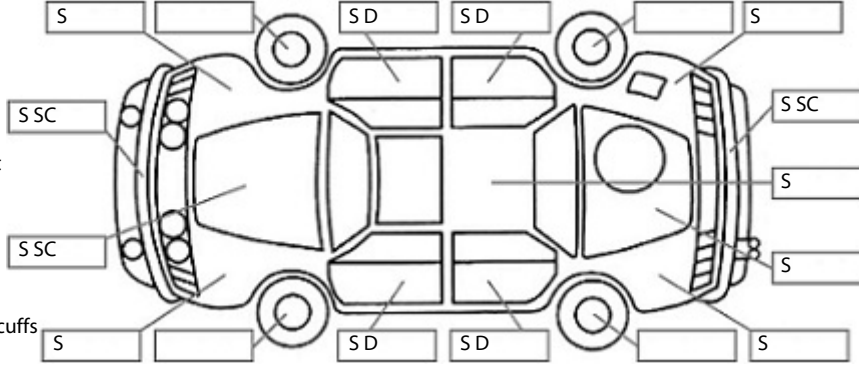

Make: Nissan	Model: Dualis	Body Style: Wagon
Year: 2008	Registration: MTM183	Reg Expiry: 09 Sep 2025
WoF Expiry: 07 Jun 2025	Odometer: 125,108 Kms	Good No: 26474439
VIN: 7AT0DH7HX19203371	Next Service: 133,000	Service History: No

Key:

- S = scratch
- D = dent
- R = rust
- PT = paint defect
- C = crack
- P = pin dent
- * = decals
- SC = stone chips
- W = significant scuffs

Body Inspection Comments

Note: some defects & blemishes may not be displayed in the diagram

General Comments

Roof lining held up with pins

Road Conditions During Test Drive: Dry

Engine Timing Mechanism: Timing Chain
Evidence of Cam Belt Replacement: Not Applicable Kms:

	Pass	Fail	N/A
Engine			
Oil level	✓		
Smoke & fumes	✓		
Performance	✓		
Noise	✓		
Cooling System			
Coolant condition	✓		
Performance	✓		
Radiator / Hoses (visual)	✓		
Transmission			
Operation	✓		
Noise	✓		
Clutch			✓
CV joints	✓		
Wheel bearings	✓		
Brakes			
Performance	✓		
Hand Brake	✓		
Tyres (lowest observed tread depth of tyres)			
Left front	2.0	mm	
Right front	3.0	mm	
Left rear	5.0	mm	
Right rear	6.0	mm	
Spare	Yes		
Suspension			
Suspension performance	✓		
Steering performance	✓		
Shock absorbers	✓		
Air Conditioning / Heater			
Operation	✓		
Electrical / Accessories			
Head lights	✓		
Tail lights	✓		
Indicators	✓		
Dashboard warning lights	✓		
Wipers (front & rear)	✓		
Window winder FL	✓		
Window winder FR	✓		
Window winder RL	✓		
Window winder RR	✓		
Rear view mirrors	✓		
Radio (basic test only)	✓		
CD (basic test only)	✓		
Number of keys	1		
Central locking	✓		
Remote locking	✓		
Sat. Nav. (basic test only)			✓
Reversing camera	✓		