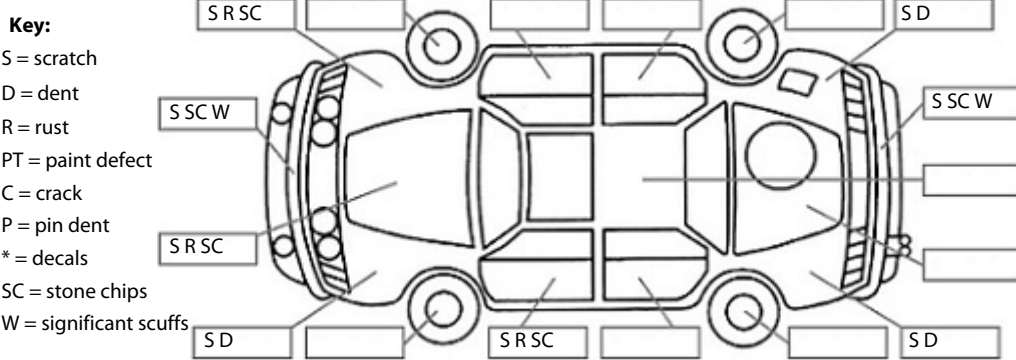

Make: Toyota	Model: Highlander	Body Style: SUV
Year: 2008	Registration: EPN568	Reg Expiry: 23 Sep 2025
WoF Expiry: 16 Sep 2025	Odometer: 305,850 Kms	Good No: 26474384
VIN: JTEES41A602097851	Next Service: due now	Service History: Yes

Body Inspection Comments

Note: some defects & blemishes may not be displayed in the diagram

Headlights faded. Bumper trim missing. Water in lhs fog lamp

Conditions During Body Inspection: Dry

Under Carriage & Under Bonnet Inspection Comments

All brakes low
Oil leak

Interior Comments

Seats	Average
Carpets	Average
Panels	Average
Dashboard	Average

General Comments

Alternator noisy. Lhf park light nw

Road Conditions During Test Drive: Dry

Engine Timing Mechanism: Timing Chain
Evidence of Cam Belt Replacement: Not Applicable Kms: