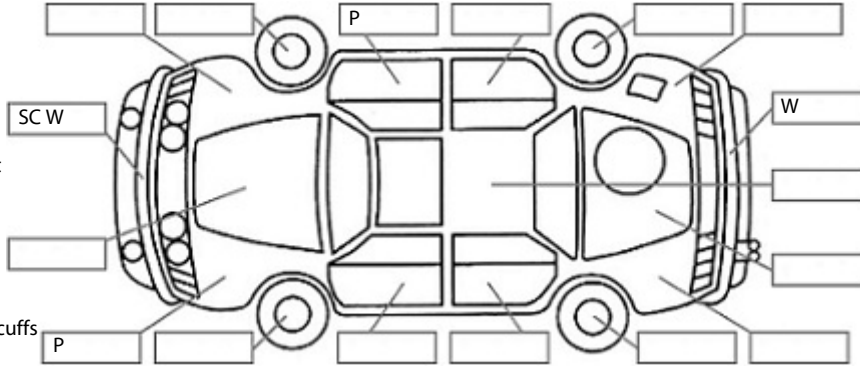

Key:

- S = scratch
- D = dent
- R = rust
- PT = paint defect
- C = crack
- P = pin dent
- * = decals
- SC = stone chips
- W = significant scuffs

Body Inspection Comments

Note: some defects & blemishes may not be displayed in the diagram

Engine Timing Mechanism: Timing Chain
Evidence of Cam Belt Replacement: Not Applicable Kms:

	Pass	Fail	N/A
Engine			
Oil level	✓		
Smoke & fumes	✓		
Performance	✓		
Noise	✓		
Cooling System			
Coolant condition	✓		
Performance	✓		
Radiator / Hoses (visual)	✓		
Transmission			
Operation	✓		
Noise	✓		
Clutch			✓
CV joints	✓		
Wheel bearings	✓		
Brakes			
Performance	✓		
Hand Brake	✓		
Tyres (lowest observed tread depth of tyres)			
Left front	2	mm	
Right front	3	mm	
Left rear	2	mm	
Right rear	3	mm	
Spare	Yes		
Suspension			
Suspension performance	✓		
Steering performance	✓		
Shock absorbers	✓		
Air Conditioning / Heater			
Operation	✓		
Electrical / Accessories			
Head lights	✓		
Tail lights	✓		
Indicators	✓		
Dashboard warning lights	✓		
Wipers (front & rear)	✓		
Window winder FL	✓		
Window winder FR	✓		
Window winder RL	✓		
Window winder RR	✓		
Rear view mirrors	✓		
Radio (basic test only)	✓		
CD (basic test only)	✓		
Number of keys	2		
Central locking	✓		
Remote locking	✓		
Sat. Nav. (basic test only)			✓
Reversing camera	✓		