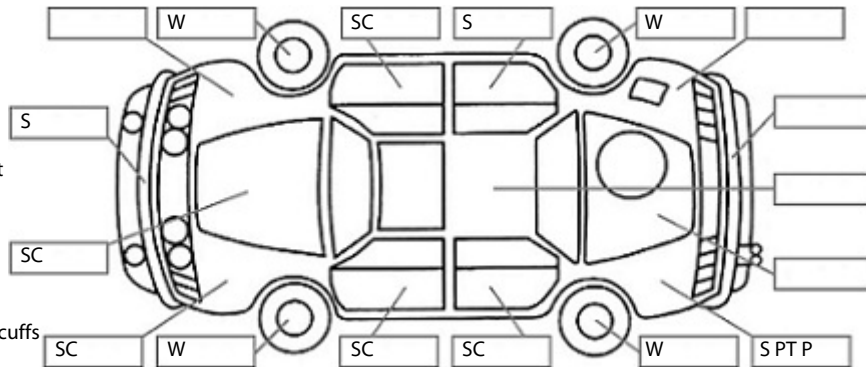

Key:

- S = scratch
- D = dent
- R = rust
- PT = paint defect
- C = crack
- P = pin dent
- * = decals
- SC = stone chips
- W = significant scuffs

Body Inspection Comments

Note: some defects & blemishes may not be displayed in the diagram

Windscreen chip out of cva.

Conditions During Body Inspection: Wet

Under Carriage & Under Bonnet Inspection Comments

RWD.
Oil leak underside.

Interior Comments

Seats	Good
Carpets	Good
Panels	Good
Dashboard	Good

General Comments

Oil level needs reducing.
Vehicle makes slight purge sound on load.
Fault codes.

Road Conditions During Test Drive: Dry

Engine Timing Mechanism: Timing Chain
Evidence of Cam Belt Replacement: Not Applicable Kms: