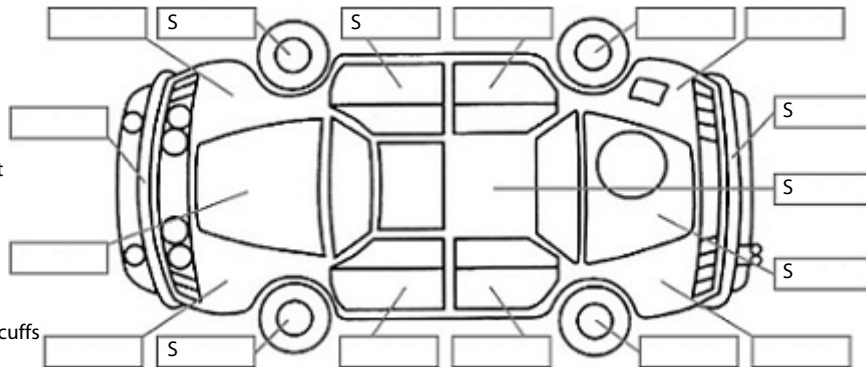

Key:

- S = scratch
- D = dent
- R = rust
- PT = paint defect
- C = crack
- P = pin dent
- * = decals
- SC = stone chips
- W = significant scuffs

Body Inspection Comments

Note: some defects & blemishes may not be displayed in the diagram

Conditions During Body Inspection: Dry

Under Carriage & Under Bonnet Inspection Comments

- Rocket Cover Gasket Leak
- Drive Belt Cracked
- Rear Sway Bar Mount Bushing
- Needs Transmission Fluid

Interior Comments