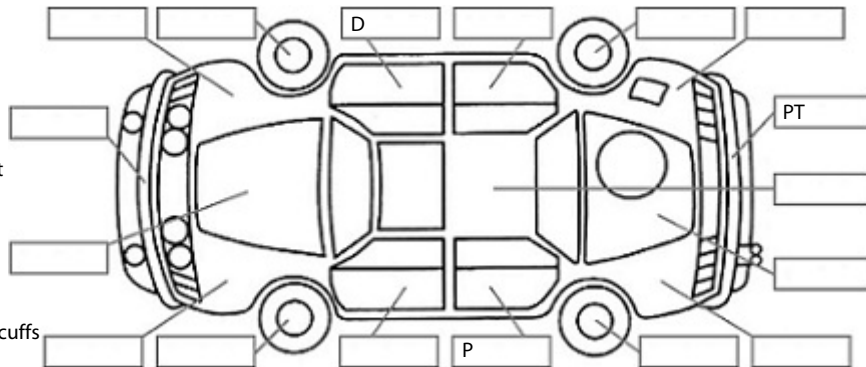

Key:

- S = scratch
- D = dent
- R = rust
- PT = paint defect
- C = crack
- P = pin dent
- * = decals
- SC = stone chips
- W = significant scuffs

Body Inspection Comments

Right side wheel covers missing.
All tires dry cracking. 175/65R15.