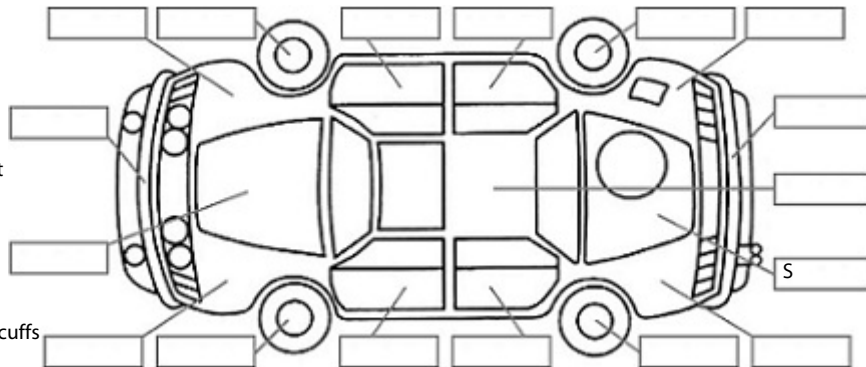

<b>Make:</b> Jeep	<b>Model:</b> Grand Cherokee	<b>Body Style:</b> SUV
<b>Year:</b> 2018	<b>Registration:</b> LMQ957	<b>Reg Expiry:</b> 30 Jun 2025
<b>WoF Expiry:</b> 05 Dec 2025	<b>Odometer:</b> 174,327 Kms	<b>Good No:</b> 26470763
<b>VIN:</b> 1C4RJFFM0JC363867	<b>Next Service:</b> 188,000 Kms	<b>Service History:</b> Yes

**Key:**

- S = scratch
- D = dent
- R = rust
- PT = paint defect
- C = crack
- P = pin dent
- \* = decals
- SC = stone chips
- W = significant scuffs

Body Inspection Comments

Note: some defects & blemishes may not be displayed in the diagram