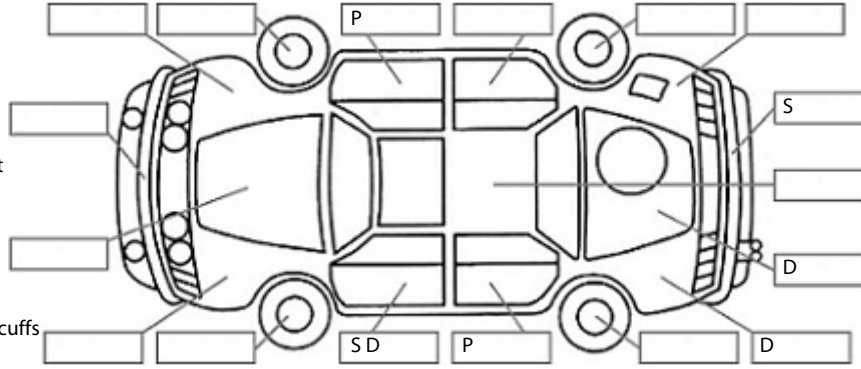

**Key:**

- S = scratch
- D = dent
- R = rust
- PT = paint defect
- C = crack
- P = pin dent
- \* = decals
- SC = stone chips
- W = significant scuffs

**Body Inspection Comments**

Note: some defects & blemishes may not be displayed in the diagram

Headliner marks.  
FL A pillar trim loose.

Conditions During Body Inspection: Dry

**Under Carriage & Under Bonnet Inspection Comments**

FWD

**Interior Comments**

Seats	Good
Carpets	Good
Panels	Good
Dashboard	Good