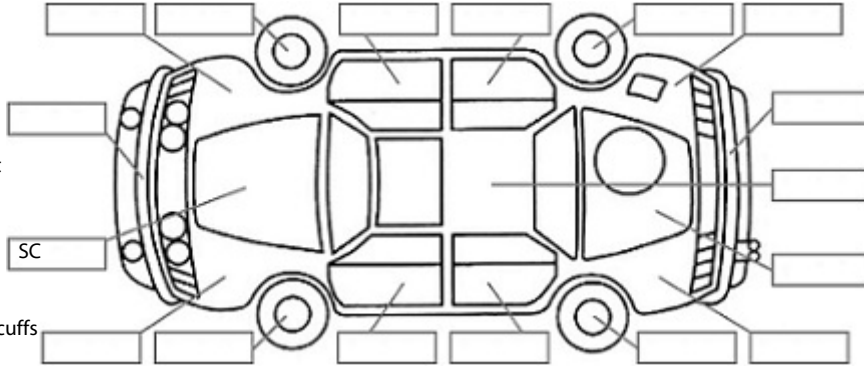

Make: KIA	Model: Carnival	Body Style: People Mover
Year: 2008	Registration: ETM673	Reg Expiry: 14 Nov 2025
WoF Expiry: 05 Mar 2025	Odometer: 52,998 Kms	Good No: 26470361
VIN: KNEMB75438621727	Next Service: 62800	Service History: No

Key:

- S = scratch
- D = dent
- R = rust
- PT = paint defect
- C = crack
- P = pin dent
- * = decals
- SC = stone chips
- W = significant scuffs

Body Inspection Comments

Note: some defects & blemishes may not be displayed in the diagram