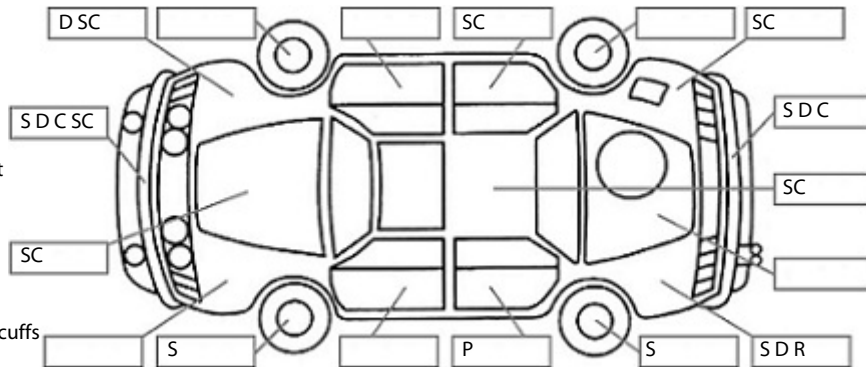

Make: Toyota	Model: Corolla	Body Style: Wagon
Year: 2017	Registration: LBM942	Reg Expiry: 13 Dec 2024
WoF Expiry: 20 Dec 2024	Odometer: 273,218 Kms	Good No: 26470147
VIN: JTDZE4GE40L001118	Next Service: 275,914km	Service History: No

Key:

- S = scratch
- D = dent
- R = rust
- PT = paint defect
- C = crack
- P = pin dent
- * = decals
- SC = stone chips
- W = significant scuffs

Body Inspection Comments

Note: some defects & blemishes may not be displayed in the diagram

Left sill dented. Drivers door seal is torn.
 Drivers door doesn't line up & will not close properly.
 Stone chips in windscreen.

Conditions During Body Inspection: Dry

Under Carriage & Under Bonnet Inspection Comments