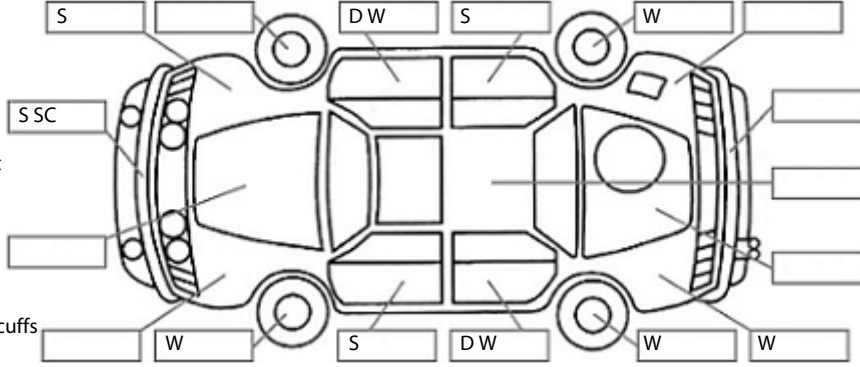

<b>Make:</b> Nissan	<b>Model:</b> X-Trail	<b>Body Style:</b> Wagon
<b>Year:</b> 2018	<b>Registration:</b> QAE974	<b>Reg Expiry:</b> 21 Jun 2025
<b>WoF Expiry:</b> 23 Dec 2025	<b>Odometer:</b> 82,410 Kms	<b>Good No:</b> 26469893
<b>VIN:</b> 7AT0DH6LX23085651	<b>Next Service:</b> 92400	<b>Service History:</b> No

**Key:**

- S = scratch
- D = dent
- R = rust
- PT = paint defect
- C = crack
- P = pin dent
- \* = decals
- SC = stone chips
- W = significant scuffs

Body Inspection Comments

Note: some defects & blemishes may not be displayed in the diagram

Engine Timing Mechanism: Timing Chain  
Evidence of Cam Belt Replacement: Not Applicable Kms:

	Pass	Fail	N/A
<b>Engine</b>			
Oil level	✓		
Smoke & fumes	✓		
Performance	✓		
Noise	✓		
<b>Cooling System</b>			
Coolant condition	✓		
Performance	✓		
Radiator / Hoses (visual)	✓		
<b>Transmission</b>			
Operation	✓		
Noise	✓		
Clutch			✓
CV joints	✓		
Wheel bearings	✓		
<b>Brakes</b>			
Performance	✓		
Hand Brake	✓		
<b>Tyres</b> (lowest observed tread depth of tyres)			
Left front	6.0	mm	
Right front	6.0	mm	
Left rear	7.0	mm	
Right rear	7.0	mm	
Spare	Yes		
<b>Suspension</b>			
Suspension performance	✓		
Steering performance	✓		
Shock absorbers	✓		
<b>Air Conditioning / Heater</b>			
Operation	✓		
<b>Electrical / Accessories</b>			
Head lights	✓		
Tail lights	✓		
Indicators	✓		
Dashboard warning lights	✓		
Wipers (front & rear)	✓		
Window winder FL	✓		
Window winder FR	✓		
Window winder RL	✓		
Window winder RR	✓		
Rear view mirrors	✓		
Radio (basic test only)	✓		
CD (basic test only)	✓		
Number of keys	2		
Central locking	✓		
Remote locking	✓		
Sat. Nav. (basic test only)			✓
Reversing camera	✓		