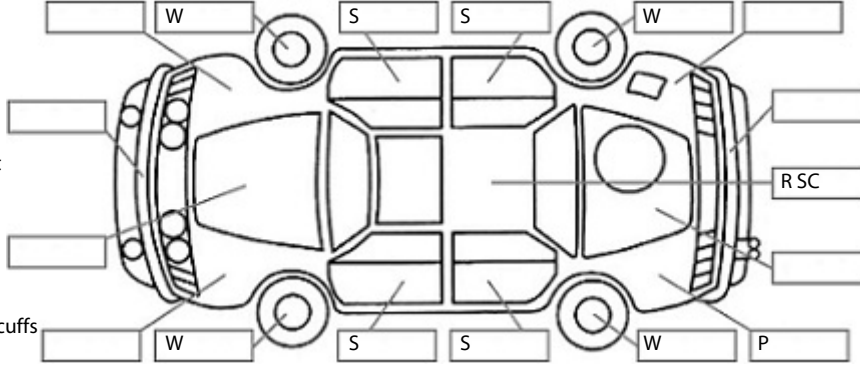

Make: Toyota	Model: Corolla	Body Style: Hatchback
Year: 2017	Registration: KTM847	Reg Expiry: 02 Jan 2025
WoF Expiry: 19 Dec 2025	Odometer: 132,882 Kms	Good No: 26469394
VIN: JTNKU3JE90J569363	Next Service: 143000	Service History: Yes

Key:

- S = scratch
- D = dent
- R = rust
- PT = paint defect
- C = crack
- P = pin dent
- * = decals
- SC = stone chips
- W = significant scuffs

Body Inspection Comments

Note: some defects & blemishes may not be displayed in the diagram

Engine Timing Mechanism: Timing Chain
Evidence of Cam Belt Replacement: Not Applicable Kms:

	Pass	Fail	N/A
Engine			
Oil level	✓		
Smoke & fumes	✓		
Performance	✓		
Noise	✓		
Cooling System			
Coolant condition	✓		
Performance	✓		
Radiator / Hoses (visual)	✓		
Transmission			
Operation	✓		
Noise	✓		
Clutch			✓
CV joints	✓		
Wheel bearings	✓		
Brakes			
Performance	✓		
Hand Brake	✓		
Tyres (lowest observed tread depth of tyres)			
Left front	7.0	mm	
Right front	7.0	mm	
Left rear	7.0	mm	
Right rear	7.0	mm	
Spare	Yes		
Suspension			
Suspension performance	✓		
Steering performance	✓		
Shock absorbers	✓		
Air Conditioning / Heater			
Operation	✓		
Electrical / Accessories			
Head lights	✓		
Tail lights	✓		
Indicators	✓		
Dashboard warning lights	✓		
Wipers (front & rear)	✓		
Window winder FL	✓		
Window winder FR	✓		
Window winder RL	✓		
Window winder RR	✓		
Rear view mirrors	✓		
Radio (basic test only)	✓		
CD (basic test only)	✓		
Number of keys	2		
Central locking	✓		
Remote locking	✓		
Sat. Nav. (basic test only)			✓
Reversing camera	✓		