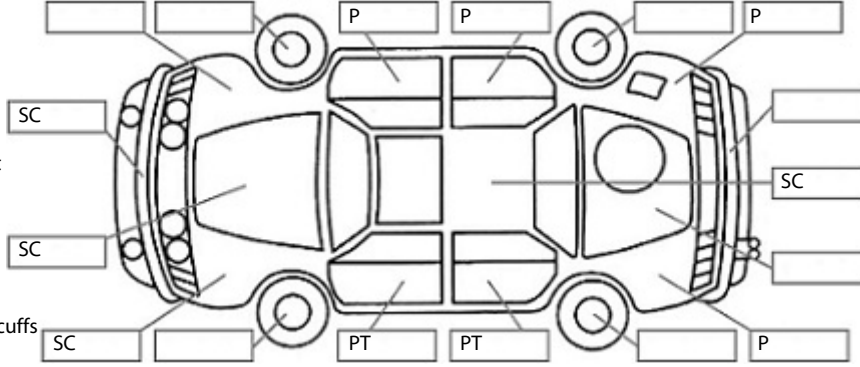

Make: Honda	Model: HR-V	Body Style: SUV
Year: 2018	Registration: LQ106	Reg Expiry: 11 Jul 2025
WoF Expiry: 28 Apr 2025	Odometer: 128,827 Kms	Good No: 26469373
VIN: MRHRU5850HP063167	Next Service: 139,000	Service History: No

Key:

- S = scratch
- D = dent
- R = rust
- PT = paint defect
- C = crack
- P = pin dent
- * = decals
- SC = stone chips
- W = significant scuffs

Body Inspection Comments

Note: some defects & blemishes may not be displayed in the diagram

Engine Timing Mechanism: Timing Chain
Evidence of Cam Belt Replacement: Not Applicable Kms:

	Pass	Fail	N/A
Engine			
Oil level	✓		
Smoke & fumes	✓		
Performance	✓		
Noise	✓		
Cooling System			
Coolant condition	✓		
Performance	✓		
Radiator / Hoses (visual)	✓		
Transmission			
Operation	✓		
Noise	✓		
Clutch			✓
CV joints	✓		
Wheel bearings	✓		
Brakes			
Performance	✓		
Hand Brake	✓		
Tyres (lowest observed tread depth of tyres)			
Left front	5.0	mm	
Right front	5.0	mm	
Left rear	7.0	mm	
Right rear	7.0	mm	
Spare	Yes		
Suspension			
Suspension performance	✓		
Steering performance	✓		
Shock absorbers	✓		
Air Conditioning / Heater			
Operation	✓		
Electrical / Accessories			
Head lights	✓		
Tail lights	✓		
Indicators	✓		
Dashboard warning lights	✓		
Wipers (front & rear)	✓		
Window winder FL	✓		
Window winder FR	✓		
Window winder RL	✓		
Window winder RR	✓		
Rear view mirrors	✓		
Radio (basic test only)	✓		
CD (basic test only)			✓
Number of keys	2		
Central locking	✓		
Remote locking	✓		
Sat. Nav. (basic test only)	✓		
Reversing camera	✓		