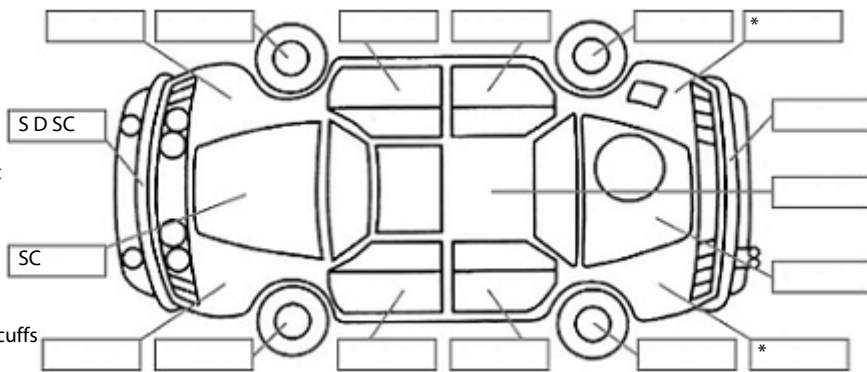

<b>Make:</b> Nissan	<b>Model:</b> Navara	<b>Body Style:</b> Utility
<b>Year:</b> 2017	<b>Registration:</b> LAZ567	<b>Reg Expiry:</b> 30 Aug 2025
<b>WoF Expiry:</b> 27 Feb 2025	<b>Odometer:</b> 95,490 Kms	<b>Good No:</b> 26469180
<b>VIN:</b> MNTC82D23A0009174	<b>Next Service:</b> 114000	<b>Service History:</b> Yes

**Key:**

- S = scratch
- D = dent
- R = rust
- PT = paint defect
- C = crack
- P = pin dent
- \* = decals
- SC = stone chips
- W = significant scuffs

**Body Inspection Comments**

Note: some defects & blemishes may not be displayed in the diagram

Dent in front bumper below lh headlight.

Conditions During Body Inspection: Dry

**Under Carriage & Under Bonnet Inspection Comments**

**Interior Comments**

Seats	Good
Carpets	Good
Panels	Good
Dashboard	Good