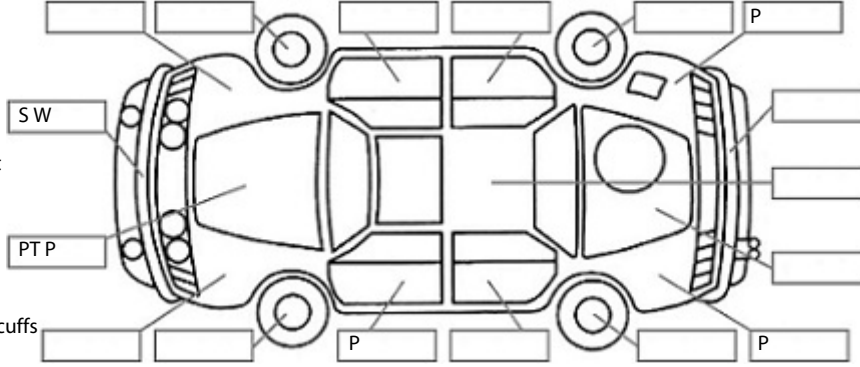

Key:

- S = scratch
- D = dent
- R = rust
- PT = paint defect
- C = crack
- P = pin dent
- * = decals
- SC = stone chips
- W = significant scuffs

Body Inspection Comments

Note: some defects & blemishes may not be displayed in the diagram

Engine Timing Mechanism: Timing Chain
Evidence of Cam Belt Replacement: Not Applicable Kms:

	Pass	Fail	N/A
Engine			
Oil level	✓		
Smoke & fumes	✓		
Performance	✓		
Noise	✓		
Cooling System			
Coolant condition	✓		
Performance	✓		
Radiator / Hoses (visual)	✓		
Transmission			
Operation	✓		
Noise	✓		
Clutch			✓
CV joints	✓		
Wheel bearings	✓		
Brakes			
Performance	✓		
Hand Brake	✓		
Tyres (lowest observed tread depth of tyres)			
Left front	2.4	mm	
Right front	3.4	mm	
Left rear	2.6	mm	
Right rear	3.6	mm	
Spare	Yes		
Suspension			
Suspension performance	✓		
Steering performance	✓		
Shock absorbers	✓		
Air Conditioning / Heater			
Operation	✓		
Electrical / Accessories			
Head lights	✓		
Tail lights	✓		
Indicators	✓		
Dashboard warning lights	✓		
Wipers (front & rear)	✓		
Window winder FL	✓		
Window winder FR	✓		
Window winder RL	✓		
Window winder RR	✓		
Rear view mirrors	✓		
Radio (basic test only)	✓		
CD (basic test only)	✓		
Number of keys	2		
Central locking	✓		
Remote locking	✓		
Sat. Nav. (basic test only)			✓
Reversing camera			✓