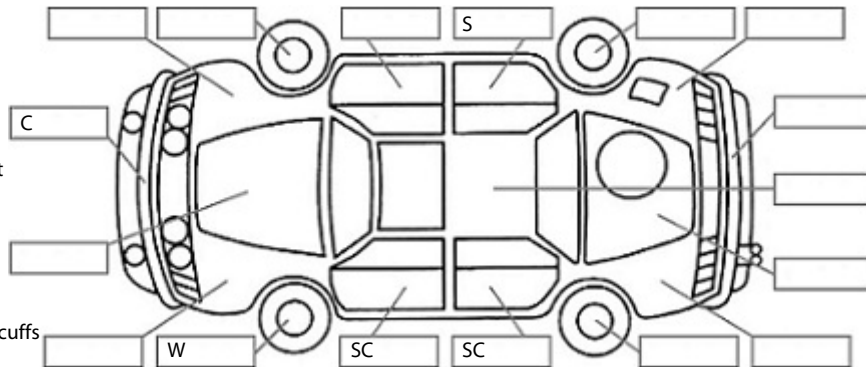

Make: Toyota	Model: Aqua	Body Style: Hatchback
Year: 2013	Registration: QDT601	Reg Expiry: 13 Feb 2025
WoF Expiry: 03 Sep 2025	Odometer: 116,652 Kms	Good No: 26468234
VIN: 7AT0H65YX23277946	Next Service: 0km	Service History: No

Key:

- S = scratch
- D = dent
- R = rust
- PT = paint defect
- C = crack
- P = pin dent
- * = decals
- SC = stone chips
- W = significant scuffs

Note: some defects & blemishes may not be displayed in the diagram