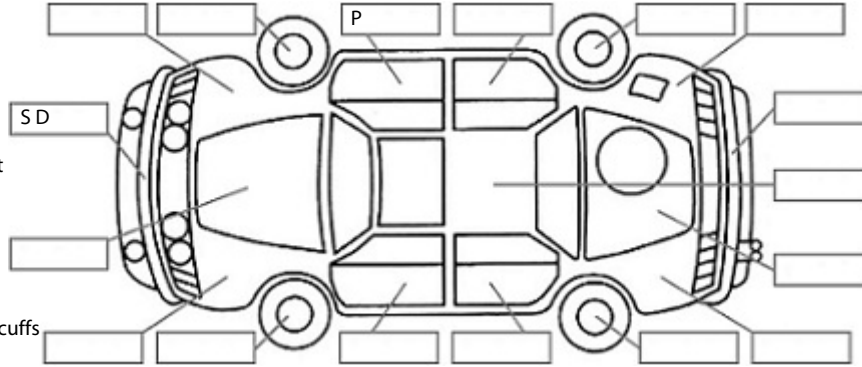

Make: Nissan	Model: Serena	Body Style: Wagon
Year: 2014	Registration: QES425	Reg Expiry: 30 Sep 2025
WoF Expiry: 20 Dec 2025	Odometer: 146,788 Kms	Good No: 26468070
VIN: 7AT0DH3FX2321735C	Next Service: 156,700kms	Service History: No

Key:

- S = scratch
- D = dent
- R = rust
- PT = paint defect
- C = crack
- P = pin dent
- * = decals
- SC = stone chips
- W = significant scuffs

Body Inspection Comments

Note: some defects & blemishes may not be displayed in the diagram