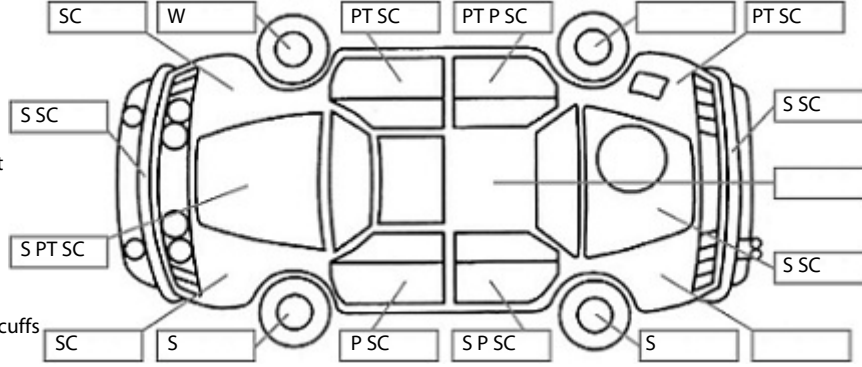

**Key:**

- S = scratch
- D = dent
- R = rust
- PT = paint defect
- C = crack
- P = pin dent
- \* = decals
- SC = stone chips
- W = significant scuffs

**Body Inspection Comments**

Note: some defects & blemishes may not be displayed in the diagram

Seats	front right seat base torn
Carpets	Good
Panels	Good
Dashboard	Good

**General Comments**

Road Conditions During Test Drive: Dry

Engine Timing Mechanism: Timing Chain  
Evidence of Cam Belt Replacement: Not Applicable Kms: