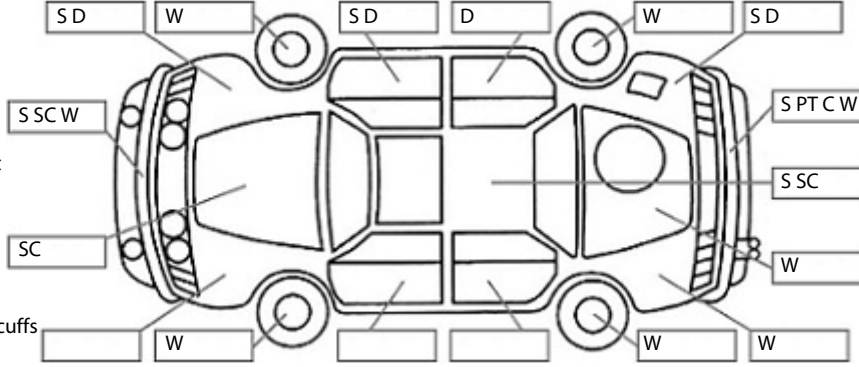

Key:

- S = scratch
- D = dent
- R = rust
- PT = paint defect
- C = crack
- P = pin dent
- * = decals
- SC = stone chips
- W = significant scuffs

Body Inspection Comments

Note: some defects & blemishes may not be displayed in the diagram

Road Conditions During Test Drive: Dry

Engine Timing Mechanism:	Timing Chain
Evidence of Cam Belt Replacement:	Not Applicable Kms:

	Pass	Fail	N/A
Engine			
Oil level	✓		
Smoke & fumes	✓		
Performance	✓		
Noise	✓		
Cooling System			
Coolant condition	✓		
Performance	✓		
Radiator / Hoses (visual)	✓		
Transmission			
Operation	✓		
Noise	✓		
Clutch			✓
CV joints	✓		
Wheel bearings	✓		
Brakes			
Performance	✓		
Hand Brake	✓		
Tyres (lowest observed tread depth of tyres)			
Left front	8.0	mm	
Right front	8.0	mm	
Left rear	8.0	mm	
Right rear	8.0	mm	
Spare	Yes		
Suspension			
Suspension performance	✓		
Steering performance	✓		
Shock absorbers	✓		
Air Conditioning / Heater			
Operation	✓		
Electrical / Accessories			
Head lights	✓		
Tail lights	✓		
Indicators	✓		
Dashboard warning lights	✓		
Wipers (front & rear)	✓		
Window winder FL	✓		
Window winder FR	✓		
Window winder RL	✓		
Window winder RR	✓		
Rear view mirrors	✓		
Radio (basic test only)	✓		
CD (basic test only)	✓		
Number of keys	2		
Central locking	✓		
Remote locking	✓		
Sat. Nav. (basic test only)			✓
Reversing camera		✓	