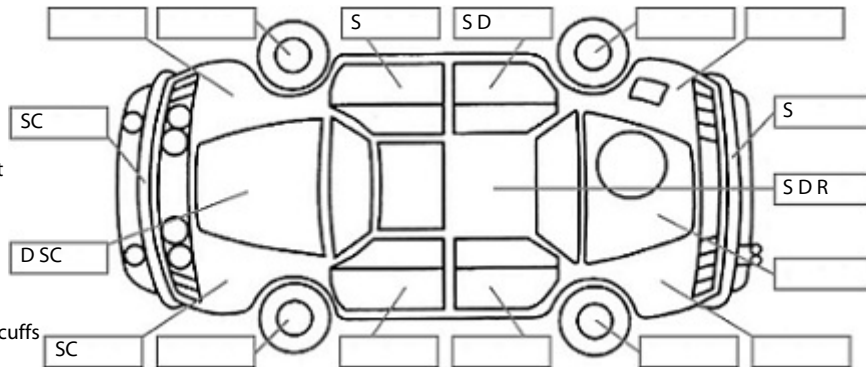

Key:

- S = scratch
- D = dent
- R = rust
- PT = paint defect
- C = crack
- P = pin dent
- * = decals
- SC = stone chips
- W = significant scuffs

Body Inspection Comments

Note: some defects & blemishes may not be displayed in the diagram

Left tail light cracked

Conditions During Body Inspection: Wet

Under Carriage & Under Bonnet Inspection Comments

Rear wheel drive

Interior Comments

Seats	Good
Carpets	Average
Panels	Good
Dashboard	Good

General Comments