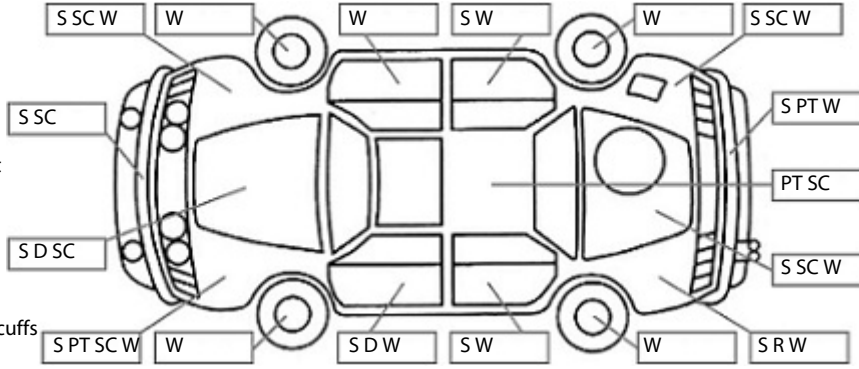

**Key:**

- S = scratch
- D = dent
- R = rust
- PT = paint defect
- C = crack
- P = pin dent
- \* = decals
- SC = stone chips
- W = significant scuffs

Note: some defects & blemishes may not be displayed in the diagram

- Underbody surface rust & rust
- Front wheel drive

**Interior Comments**

Seats	Good
Carpets	Average
Panels	Average
Dashboard	Good

**General Comments**

.

Road Conditions During Test Drive: Dry

Engine Timing Mechanism: Timing Chain  
Evidence of Cam Belt Replacement: Not Applicable Kms: