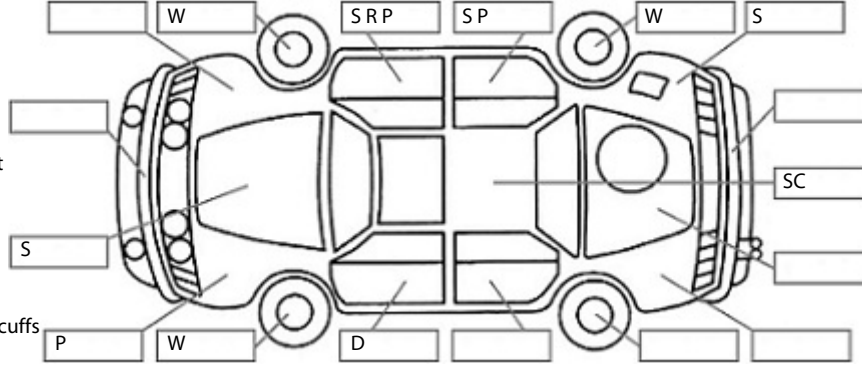

Make: Subaru	Model: XV	Body Style: SUV
Year: 2017	Registration: KHB758	Reg Expiry: 22 Feb 2025
WoF Expiry: 20 Dec 2025	Odometer: 125,910 Kms	Good No: 26467218
VIN: JF1GP7KC5HG204382	Next Service: 136000	Service History: No

Key:

- S = scratch
- D = dent
- R = rust
- PT = paint defect
- C = crack
- P = pin dent
- * = decals
- SC = stone chips
- W = significant scuffs

Body Inspection Comments

Note: some defects & blemishes may not be displayed in the diagram

Engine Timing Mechanism: Timing Chain
Evidence of Cam Belt Replacement: Not Applicable Kms:

	Pass	Fail	N/A
Engine			
Oil level	✓		
Smoke & fumes	✓		
Performance	✓		
Noise	✓		
Cooling System			
Coolant condition	✓		
Performance	✓		
Radiator / Hoses (visual)	✓		
Transmission			
Operation	✓		
Noise	✓		
Clutch			✓
CV joints	✓		
Wheel bearings	✓		
Brakes			
Performance	✓		
Hand Brake	✓		
Tyres (lowest observed tread depth of tyres)			
Left front	5.0	mm	
Right front	5.0	mm	
Left rear	6.0	mm	
Right rear	6.0	mm	
Spare	Yes		
Suspension			
Suspension performance	✓		
Steering performance	✓		
Shock absorbers	✓		
Air Conditioning / Heater			
Operation	✓		
Electrical / Accessories			
Head lights	✓		
Tail lights	✓		
Indicators	✓		
Dashboard warning lights	✓		
Wipers (front & rear)	✓		
Window winder FL	✓		
Window winder FR	✓		
Window winder RL	✓		
Window winder RR	✓		
Rear view mirrors	✓		
Radio (basic test only)	✓		
CD (basic test only)	✓		
Number of keys	2		
Central locking	✓		
Remote locking	✓		
Sat. Nav. (basic test only)			✓
Reversing camera	✓		