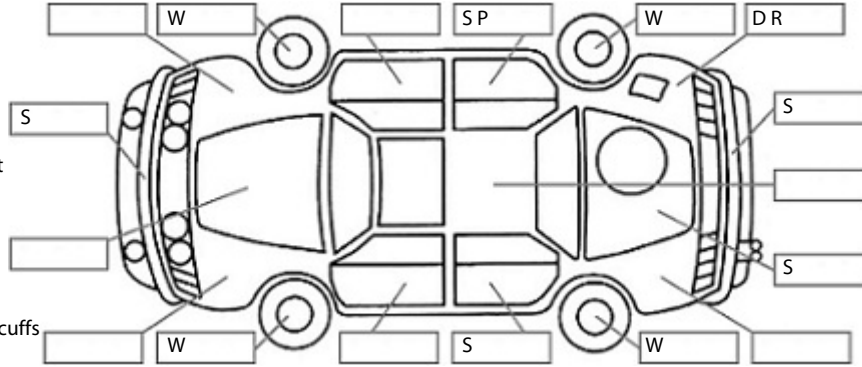

Key:

- S = scratch
- D = dent
- R = rust
- PT = paint defect
- C = crack
- P = pin dent
- * = decals
- SC = stone chips
- W = significant scuffs

Body Inspection Comments

Note: some defects & blemishes may not be displayed in the diagram