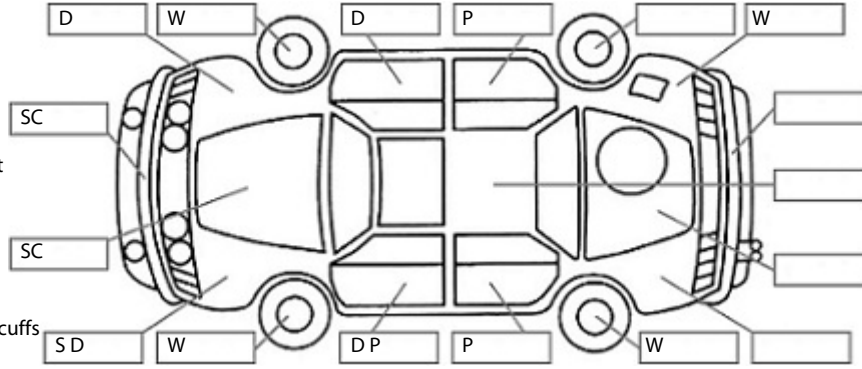

Make: Land Rover	Model: Range Rover	Body Style: SUV
Year: 2018	Registration: LEQ644	Reg Expiry: 06 Feb 2025
WoF Expiry: 13 Mar 2025	Odometer: 168,841 Kms	Good No: 26466823
VIN: SALGA2EJ4HA364610	Next Service: 179,238kms	Service History: Yes

Key:

- S = scratch
- D = dent
- R = rust
- PT = paint defect
- C = crack
- P = pin dent
- * = decals
- SC = stone chips
- W = significant scuffs

Body Inspection Comments

Note: some defects & blemishes may not be displayed in the diagram

Rear left tyre has cut damage on side wall. Full size spare wheel has gouge on rim.
Cargo blind is missing.

Conditions During Body Inspection: Dry

Under Carriage & Under Bonnet Inspection Comments

Interior Comments