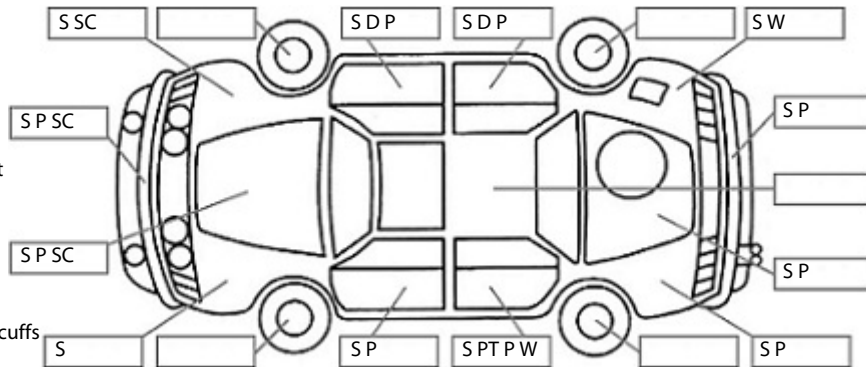

Key:

- S = scratch
- D = dent
- R = rust
- PT = paint defect
- C = crack
- P = pin dent
- * = decals
- SC = stone chips
- W = significant scuffs

Body Inspection Comments

Note: some defects & blemishes may not be displayed in the diagram

General Comments

Running Rough - Suspect Missfire or Coolant Related Issue

Road Conditions During Test Drive: Dry

Engine Timing Mechanism: Timing Chain
 Evidence of Cam Belt Replacement: Not Applicable Kms: