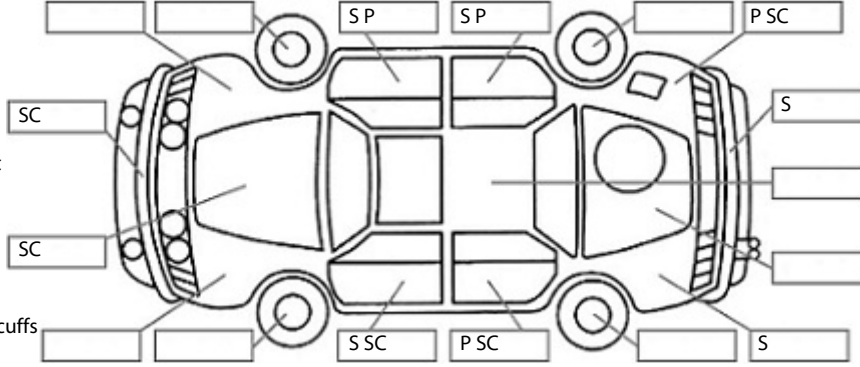

Key:

- S = scratch
- D = dent
- R = rust
- PT = paint defect
- C = crack
- P = pin dent
- * = decals
- SC = stone chips
- W = significant scuffs

Body Inspection Comments

Note: some defects & blemishes may not be displayed in the diagram

Engine Timing Mechanism: Timing Chain
Evidence of Cam Belt Replacement: Not Applicable Kms:

	Pass	Fail	N/A
Engine			
Oil level	✓		
Smoke & fumes	✓		
Performance	✓		
Noise	✓		
Cooling System			
Coolant condition	✓		
Performance	✓		
Radiator / Hoses (visual)	✓		
Transmission			
Operation	✓		
Noise	✓		
Clutch			✓
CV joints	✓		
Wheel bearings	✓		
Brakes			
Performance	✓		
Hand Brake	✓		
Tyres (lowest observed tread depth of tyres)			
Left front	6.2	mm	
Right front	6.2	mm	
Left rear	5.5	mm	
Right rear	6.3	mm	
Spare	Yes		
Suspension			
Suspension performance	✓		
Steering performance	✓		
Shock absorbers	✓		
Air Conditioning / Heater			
Operation	✓		
Electrical / Accessories			
Head lights	✓		
Tail lights	✓		
Indicators	✓		
Dashboard warning lights	✓		
Wipers (front & rear)	✓		
Window winder FL	✓		
Window winder FR	✓		
Window winder RL	✓		
Window winder RR	✓		
Rear view mirrors	✓		
Radio (basic test only)	✓		
CD (basic test only)			✓
Number of keys	1		
Central locking	✓		
Remote locking	✓		
Sat. Nav. (basic test only)			✓
Reversing camera	✓		