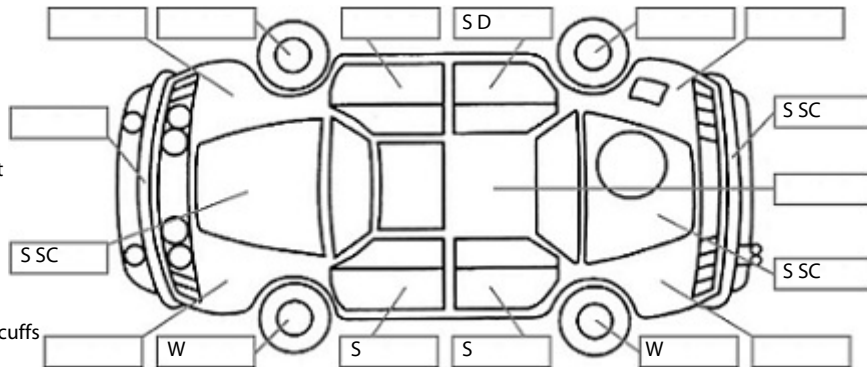

Key:

- S = scratch
- D = dent
- R = rust
- PT = paint defect
- C = crack
- P = pin dent
- * = decals
- SC = stone chips
- W = significant scuffs

Body Inspection Comments

Note: some defects & blemishes may not be displayed in the diagram

Engine Timing Mechanism: Timing Chain
 Evidence of Cam Belt Replacement: Not Applicable Kms:

	Pass	Fail	N/A
Engine			
Oil level	✓		
Smoke & fumes	✓		
Performance	✓		
Noise	✓		
Cooling System			
Coolant condition	✓		
Performance	✓		
Radiator / Hoses (visual)	✓		
Transmission			
Operation	✓		
Noise	✓		
Clutch			✓
CV joints	✓		
Wheel bearings	✓		
Brakes			
Performance	✓		
Hand Brake	✓		
Tyres (lowest observed tread depth of tyres)			
Left front	1.9	mm	
Right front	2.9	mm	
Left rear	2.5	mm	
Right rear	3.8	mm	
Spare	Yes		
Suspension			
Suspension performance	✓		
Steering performance	✓		
Shock absorbers	✓		
Air Conditioning / Heater			
Operation	✓		
Electrical / Accessories			
Head lights	✓		
Tail lights	✓		
Indicators	✓		
Dashboard warning lights	✓		
Wipers (front & rear)	✓		
Window winder FL	✓		
Window winder FR	✓		
Window winder RL	✓		
Window winder RR	✓		
Rear view mirrors	✓		
Radio (basic test only)	✓		
CD (basic test only)	✓		
Number of keys	2		
Central locking	✓		
Remote locking	✓		
Sat. Nav. (basic test only)			✓
Reversing camera	✓		