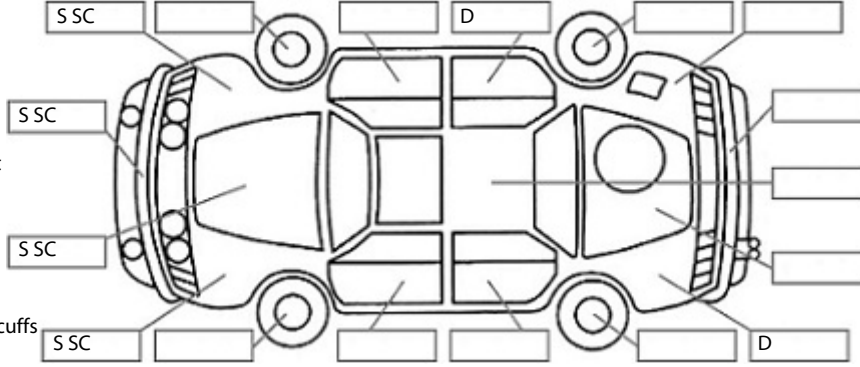

Key:

- S = scratch
- D = dent
- R = rust
- PT = paint defect
- C = crack
- P = pin dent
- * = decals
- SC = stone chips
- W = significant scuffs

Body Inspection Comments

Note: some defects & blemishes may not be displayed in the diagram

Chrome works blackend. Tailgate interior trims broken.

Conditions During Body Inspection: Dry

Under Carriage & Under Bonnet Inspection Comments

Vehicle has belly pans. Runs on 91-98 octane fuel

Interior Comments