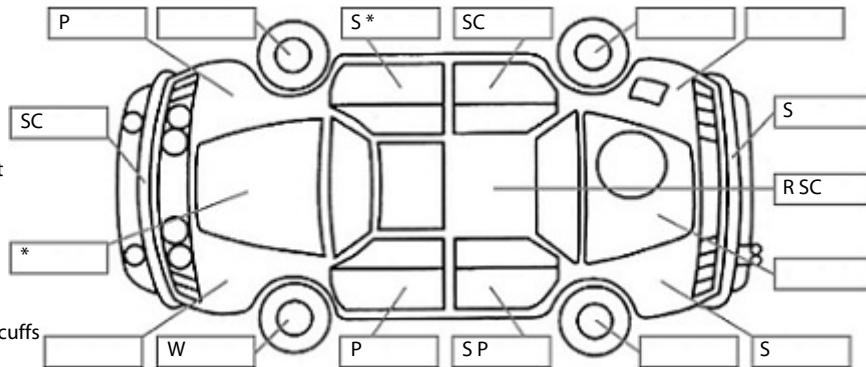

Key:

- S = scratch
- D = dent
- R = rust
- PT = paint defect
- C = crack
- P = pin dent
- * = decals
- SC = stone chips
- W = significant scuffs

Body Inspection Comments

Note: some defects & blemishes may not be displayed in the diagram

- Rear Bumper Misaligned
- Right Taillight has Dirt and condensation inside
- Right sill pin dented
- Both Front Monsoon covers missing

Conditions During Body Inspection: Dry

Under Carriage & Under Bonnet Inspection Comments