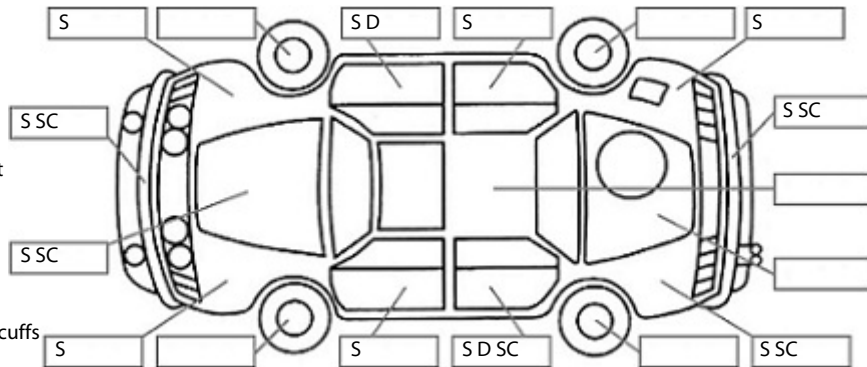

Make: Nissan	Model: Primera	Body Style: Sedan
Year: 1995	Registration: WU5543	Reg Expiry: 26 Jul 2025
WoF Expiry: 14 Jun 2025	Odometer: 204,854 Kms	Good No: 26464999
VIN: 7A8DH2G0797500468	Next Service: 214000	Service History: Yes

Key:

- S = scratch
- D = dent
- R = rust
- PT = paint defect
- C = crack
- P = pin dent
- * = decals
- SC = stone chips
- W = significant scuffs

Body Inspection Comments

Note: some defects & blemishes may not be displayed in the diagram

Rear bumper poor fit

Conditions During Body Inspection: Dry

Under Carriage & Under Bonnet Inspection Comments

transmission leak. Runs on 91 octane fuel.

Interior Comments

Seats	Average
Carpets	Average
Panels	Average
Dashboard	Average