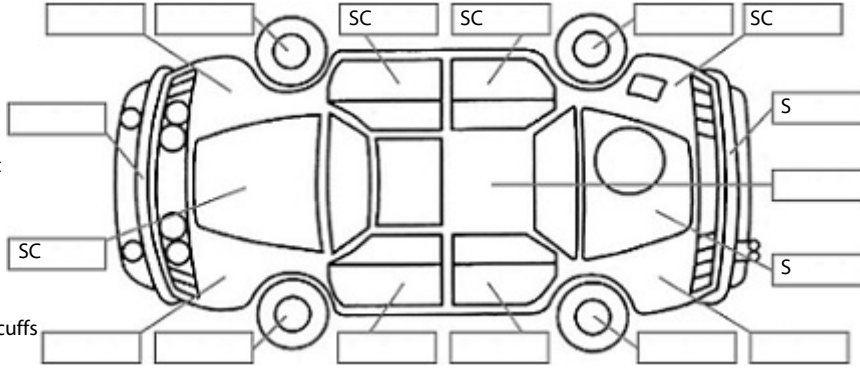

Key:

- S = scratch
- D = dent
- R = rust
- PT = paint defect
- C = crack
- P = pin dent
- * = decals
- SC = stone chips
- W = significant scuffs

Body Inspection Comments

Note: some defects & blemishes may not be displayed in the diagram