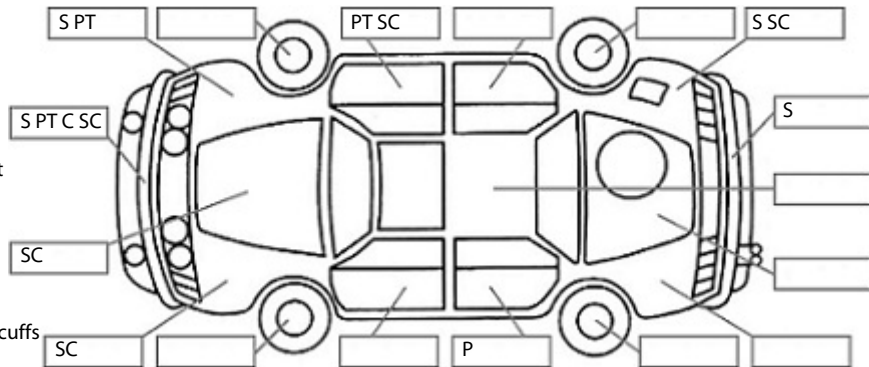

Key:

- S = scratch
- D = dent
- R = rust
- PT = paint defect
- C = crack
- P = pin dent
- * = decals
- SC = stone chips
- W = significant scuffs

Body Inspection Comments

Note: some defects & blemishes may not be displayed in the diagram

- Screw holes in tailgate for plate.
- Screw holes in bumper.
- Left spotlight cover missing

Conditions During Body Inspection: Dry

Under Carriage & Under Bonnet Inspection Comments

Interior Comments

Seats	Small tear in drivers seat
Carpets	Good
Panels	Good
Dashboard	Holes in dash