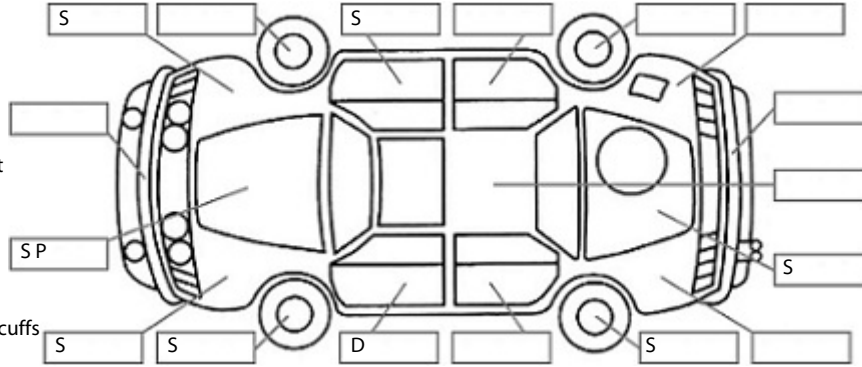

Make: Volkswagen	Model: Beetle	Body Style: Hatchback
Year: 2007	Registration: HSA390	Reg Expiry: 26 Jul 2025
WoF Expiry: 27 Dec 2025	Odometer: 80,057 Kms	Good No: 26464369
VIN: WVVZZZ9CZ7M556815	Next Service: 89,894 Kms	Service History: No

Key:

- S = scratch
- D = dent
- R = rust
- PT = paint defect
- C = crack
- P = pin dent
- * = decals
- SP = stone chips
- SC = stone chips
- W = significant scuffs

Body Inspection Comments

Note: some defects & blemishes may not be displayed in the diagram

Stone chip in windscreen.

Conditions During Body Inspection: Dry

Under Carriage & Under Bonnet Inspection Comments

Interior Comments

Seats	Average
Carpets	Average
Panels	Average, drivers door handle loose.
Dashboard	Average