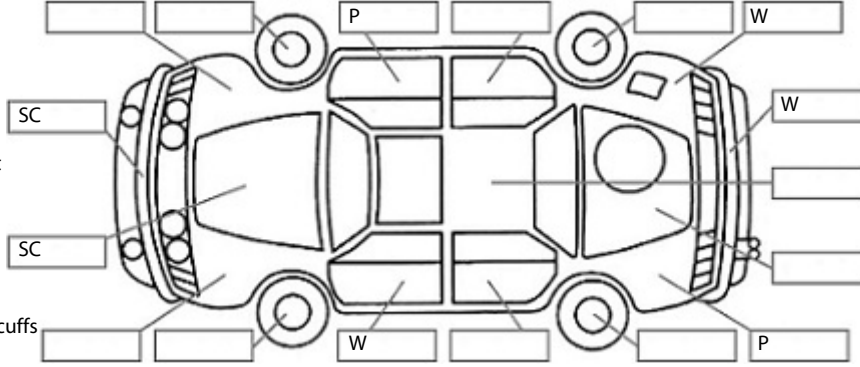

Make: Nissan	Model: Skyline	Body Style: Sports Car
Year: 2007	Registration: QRP566	Reg Expiry: 14 Feb 2025
WoF Expiry: 22 Nov 2025	Odometer: 109,991 Kms	Good No: 26463763
VIN: 7AT0DH12X18400247	Next Service: 112500km	Service History: Yes

Key:

- S = scratch
- D = dent
- R = rust
- PT = paint defect
- C = crack
- P = pin dent
- * = decals
- SC = stone chips
- W = significant scuffs

Body Inspection Comments

Note: some defects & blemishes may not be displayed in the diagram