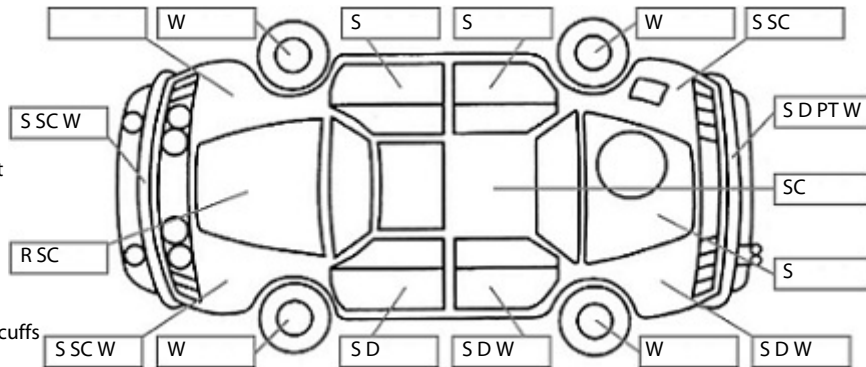

**Key:**

- S = scratch
- D = dent
- R = rust
- PT = paint defect
- C = crack
- P = pin dent
- \* = decals
- SC = stone chips
- W = significant scuffs

Body Inspection Comments

Windscreen stone chips

Note: some defects & blemishes may not be displayed in the diagram

Conditions During Body Inspection: Dry

Under Carriage & Under Bonnet Inspection Comments

Engine oil leaks  
Front wheel drive

Interior Comments

Seats	Good
Carpets	Good
Panels	Good
Dashboard	Good

General Comments

.

Road Conditions During Test Drive: Dry

Engine Timing Mechanism: Timing Chain  
Evidence of Cam Belt Replacement: Not Applicable Kms:

	Pass	Fail	N/A
<b>Engine</b>			
Oil level	✓		
Smoke & fumes	✓		
Performance	✓		
Noise	✓		
<b>Cooling System</b>			
Coolant condition	✓		
Performance	✓		
Radiator / Hoses (visual)	✓		
<b>Transmission</b>			
Operation	✓		
Noise	✓		
Clutch			✓
CV joints	✓		
Wheel bearings	✓		
<b>Brakes</b>			
Performance	✓		
Hand Brake	✓		
<b>Tyres</b> (lowest observed tread depth of tyres)			
Left front	5.0	mm	
Right front	5.0	mm	
Left rear	6.0	mm	
Right rear	6.0	mm	
Spare	Yes		
<b>Suspension</b>			
Suspension performance	✓		
Steering performance	✓		
Shock absorbers	✓		
<b>Air Conditioning / Heater</b>			
Operation	✓		
<b>Electrical / Accessories</b>			
Head lights	✓		
Tail lights	✓		
Indicators	✓		
Dashboard warning lights	✓		
Wipers (front & rear)	✓		
Window winder FL	✓		
Window winder FR	✓		
Window winder RL	✓		
Window winder RR	✓		
Rear view mirrors	✓		
Radio (basic test only)	✓		
CD (basic test only)	✓		
Number of keys	2		
Central locking	✓		
Remote locking	✓		
Sat. Nav. (basic test only)			✓
Reversing camera			✓