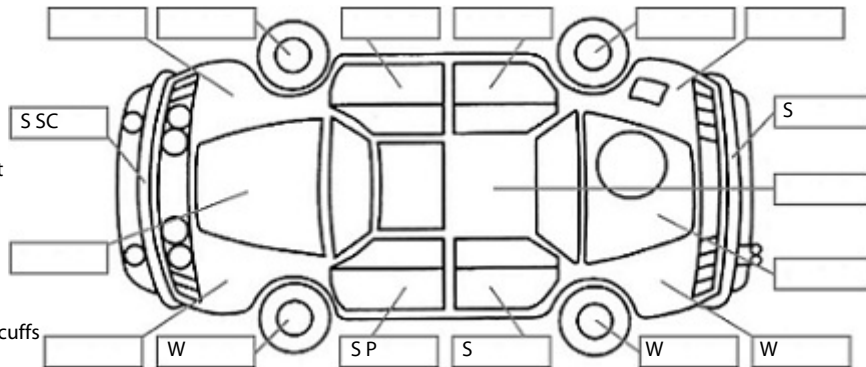

Key:

- S = scratch
- D = dent
- R = rust
- PT = paint defect
- C = crack
- P = pin dent
- * = decals
- SC = stone chips
- W = significant scuffs

Body Inspection Comments

Note: some defects & blemishes may not be displayed in the diagram

Battery health gauge 7 out of 12.
Range meter is showing 92km (with AC/ON) when fully charged.

Conditions During Body Inspection: Dry

Under Carriage & Under Bonnet Inspection Comments

Interior Comments

Seats	Good
Carpets	Good
Panels	Good
Dashboard	Good