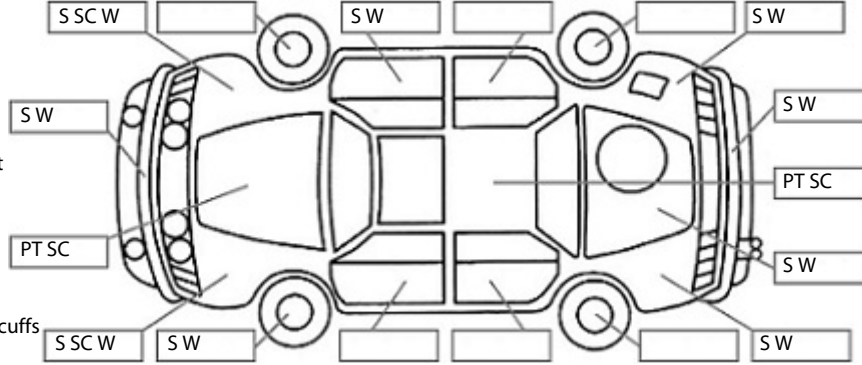

Key:

- S = scratch
- D = dent
- R = rust
- PT = paint defect
- C = crack
- P = pin dent
- * = decals
- SC = stone chips
- W = significant scuffs

Body Inspection Comments

Note: some defects & blemishes may not be displayed in the diagram