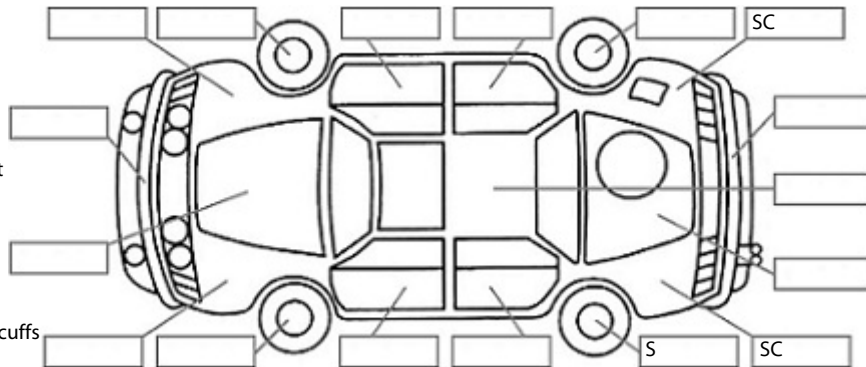

<b>Make:</b> Nissan	<b>Model:</b> Fairlady	<b>Body Style:</b> Sports Car
<b>Year:</b> 2011	<b>Registration:</b> PBE937	<b>Reg Expiry:</b> 16 Feb 2025
<b>WoF Expiry:</b> 19 Dec 2025	<b>Odometer:</b> 104,915 Kms	<b>Good No:</b> 26462832
<b>VIN:</b> 7AT0DH2PX21301242	<b>Next Service:</b> 112,000 kms	<b>Service History:</b> No

**Key:**

- S = scratch
- D = dent
- R = rust
- PT = paint defect
- C = crack
- P = pin dent
- \* = decals
- SC = stone chips
- W = significant scuffs

Body Inspection Comments

Note: some defects & blemishes may not be displayed in the diagram