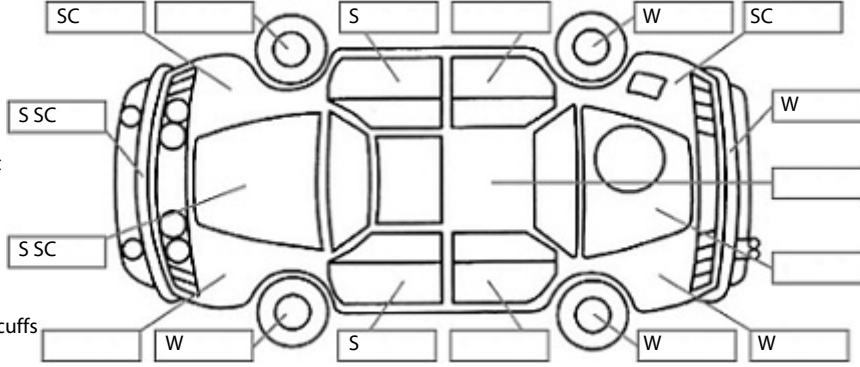

Key:

- S = scratch
- D = dent
- R = rust
- PT = paint defect
- C = crack
- P = pin dent
- * = decals
- SC = stone chips
- W = significant scuffs

Body Inspection Comments

Note: some defects & blemishes may not be displayed in the diagram

Worn rear tyres

Conditions During Body Inspection: Dry

Under Carriage & Under Bonnet Inspection Comments

Interior Comments

Seats	Average
Carpets	Average
Panels	Average
Dashboard	Average

General Comments

Engine light on - requires further investigation

Road Conditions During Test Drive: Dry

Engine Timing Mechanism: Timing Chain
Evidence of Cam Belt Replacement: Not Applicable Kms:

	Pass	Fail	N/A
Engine			
Oil level	✓		
Smoke & fumes	✓		
Performance	✓		
Noise	✓		
Cooling System			
Coolant condition	✓		
Performance	✓		
Radiator / Hoses (visual)	✓		
Transmission			
Operation	✓		
Noise	✓		
Clutch			✓
CV joints	✓		
Wheel bearings	✓		
Brakes			
Performance	✓		
Hand Brake	✓		
Tyres (lowest observed tread depth of tyres)			
Left front	3.0	mm	
Right front	3.0	mm	
Left rear	3.0	mm	
Right rear	0.8	mm	
Spare	Yes		
Suspension			
Suspension performance	✓		
Steering performance	✓		
Shock absorbers	✓		
Air Conditioning / Heater			
Operation	✓		
Electrical / Accessories			
Head lights	✓		
Tail lights	✓		
Indicators	✓		
Dashboard warning lights	✓		
Wipers (front & rear)	✓		
Window winder FL	✓		
Window winder FR	✓		
Window winder RL	✓		
Window winder RR	✓		
Rear view mirrors	✓		
Radio (basic test only)	✓		
CD (basic test only)	✓		
Number of keys	1		
Central locking	✓		
Remote locking	✓		
Sat. Nav. (basic test only)			✓
Reversing camera			✓