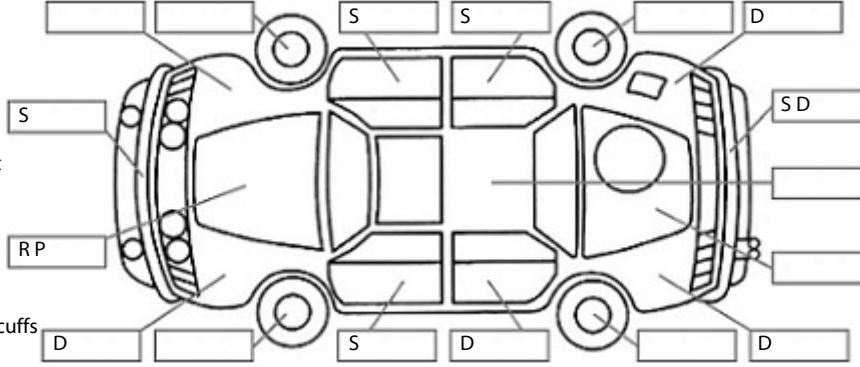

**Key:**

- S = scratch
- D = dent
- R = rust
- PT = paint defect
- C = crack
- P = pin dent
- \* = decals
- SC = stone chips
- W = significant scuffs

Body Inspection Comments

Note: some defects & blemishes may not be displayed in the diagram

Road Conditions During Test Drive: Dry

Engine Timing Mechanism: Timing Chain  
Evidence of Cam Belt Replacement: Not Applicable Kms:

	Pass	Fail	N/A
<b>Engine</b>			
Oil level	✓		
Smoke & fumes	✓		
Performance	✓		
Noise	✓		
<b>Cooling System</b>			
Coolant condition	✓		
Performance	✓		
Radiator / Hoses (visual)	✓		
<b>Transmission</b>			
Operation	✓		
Noise	✓		
Clutch			✓
CV joints	✓		
Wheel bearings	✓		
<b>Brakes</b>			
Performance	✓		
Hand Brake	✓		
<b>Tyres</b> (lowest observed tread depth of tyres)			
Left front	5.0	mm	
Right front	5.0	mm	
Left rear	3.5	mm	
Right rear	7.0	mm	
Spare	Yes		
<b>Suspension</b>			
Suspension performance	✓		
Steering performance	✓		
Shock absorbers	✓		
<b>Air Conditioning / Heater</b>			
Operation	✓		
<b>Electrical / Accessories</b>			
Head lights	✓		
Tail lights	✓		
Indicators	✓		
Dashboard warning lights	✓		
Wipers (front & rear)	✓		
Window winder FL	✓		
Window winder FR	✓		
Window winder RL	✓		
Window winder RR	✓		
Rear view mirrors	✓		
Radio (basic test only)	✓		
CD (basic test only)	✓		
Number of keys	2		
Central locking	✓		
Remote locking	✓		
Sat. Nav. (basic test only)			✓
Reversing camera	✓		