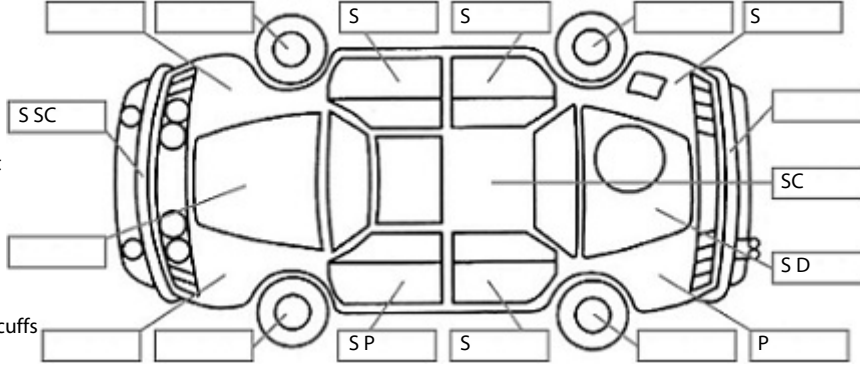

**Key:**

- S = scratch
- D = dent
- R = rust
- PT = paint defect
- C = crack
- P = pin dent
- \* = decals
- SC = stone chips
- W = significant scuffs

Body Inspection Comments

Note: some defects & blemishes may not be displayed in the diagram

Windscreen chip out of cva.

Conditions During Body Inspection: Dry

Under Carriage & Under Bonnet Inspection Comments

FWD.

Interior Comments

Seats	Good
Carpets	Good
Panels	Good
Dashboard	Good

General Comments

Fault codes.

Road Conditions During Test Drive: Dry

Engine Timing Mechanism: Timing Chain  
Evidence of Cam Belt Replacement: Not Applicable Kms:

	Pass	Fail	N/A
<b>Engine</b>			
Oil level	✓		
Smoke & fumes	✓		
Performance	✓		
Noise	✓		
<b>Cooling System</b>			
Coolant condition	✓		
Performance	✓		
Radiator / Hoses (visual)	✓		
<b>Transmission</b>			
Operation	✓		
Noise	✓		
Clutch			✓
CV joints	✓		
Wheel bearings	✓		
<b>Brakes</b>			
Performance	✓		
Hand Brake	✓		
<b>Tyres</b> (lowest observed tread depth of tyres)			
Left front	7.0	mm	
Right front	7.0	mm	
Left rear	6.0	mm	
Right rear	7.0	mm	
Spare	N/A		
<b>Suspension</b>			
Suspension performance	✓		
Steering performance	✓		
Shock absorbers	✓		
<b>Air Conditioning / Heater</b>			
Operation	✓		
<b>Electrical / Accessories</b>			
Head lights	✓		
Tail lights	✓		
Indicators	✓		
Dashboard warning lights	✓		
Wipers (front & rear)	✓		
Window winder FL	✓		
Window winder FR	✓		
Window winder RL	✓		
Window winder RR	✓		
Rear view mirrors	✓		
Radio (basic test only)	✓		
CD (basic test only)			✓
Number of keys	1		
Central locking	✓		
Remote locking	✓		
Sat. Nav. (basic test only)			✓
Reversing camera	✓		